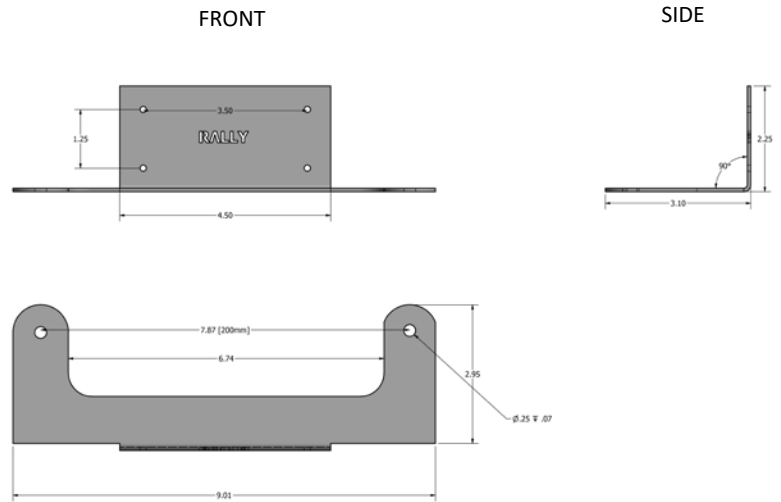

Logitech Rally Bar Mount

Single & Dual Display Mounting Kit

The Avteq Rally Bar mount bracket provides a secure installation of the Rally Bar above or below a display. The Rally Bar mounting kit is ideal to center the Rally Bar when using dual displays. The mounting bracket is designed to attach to the display mount providing additional flexibility with large-format displays.

FEATURES

- Positions the video bar above or below a display
- Centers the video bar above or below dual displays
- Display adapter supports single and dual display sizes from 32 to 98 inches
- Compatible with Avteq display mounts and AV carts
- Black powder coat finish
- 100% solid steel construction
- TAA-compliant

LRC-MOUNT-24
Positions Logitech Rally Bar
above or below 32-55 in. displays

Shown with Logitech Rally Bar on
RPS-500 with dual 50 inch displays
Tap controller on shelf

DIMENSIONAL DRAWING

Mount Bracket

Rally Bar Mount

SPECIFICATIONS

Part Number & Display Sizes	LRC-MOUNT-24 LRC-BUNDLE-24: 32-55 in LRC-MOUNT-32 LRC-BUNDLE-32: 60-75 in LRC-MOUNT-42 LRC-BUNDLE-42: 80-90 in LRC-MOUNT-48 LRC-BUNDLE-48: 92-98 in
Dimensions (HxWxD)	
Mount Bracket	14.5 x 4.3 x 0.7 Inches (368 x 109 x 18 mm)
Rally Bar Mount	9.0 x 2.95 x 2.65 Inches (229 x 75 x 67 mm)
LRC-MOUNT-24 LRC-BUNDLE-24	Display Adapter: 24 x 5.12 x 1.65 Inches (610 x 130 x 42 mm)
LRC-MOUNT-32 LRC-BUNDLE-32	Display Adapter: 32 x 5.12 x 1.65 Inches (813 x 130 x 42 mm)
LRC-MOUNT-42 LRC-BUNDLE-42	Display Adapter: 42 x 5.12 x 1.65 Inches (1067 x 130 x 42 mm)
LRC-MOUNT-48 LRC-BUNDLE-48	Display Adapter: 48 x 5.12 x 1.65 Inches (1219 x 130 x 42 mm)