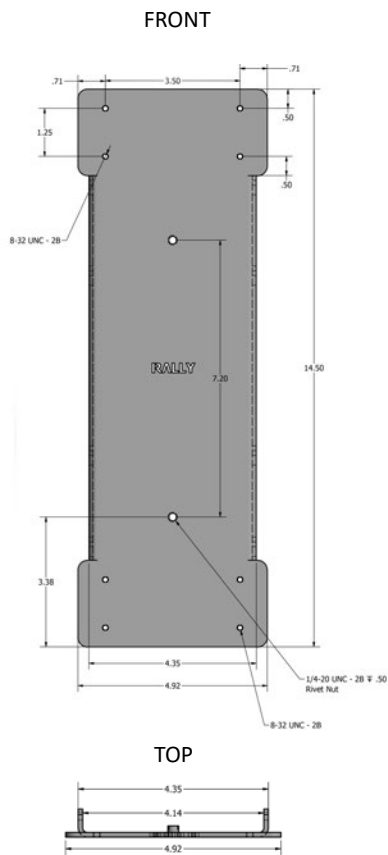

FEATURES

- Positions the video bar above or below a display
- Centers the video bar above or below dual displays
- Display adapter supports single and dual display sizes from 32 to 98 inches
- Compatible with Avteq display mounts and AV carts
- Black powder coat finish
- 100% solid steel construction
- TAA-compliant

LRC-MOUNT-24
Positions Logitech Rally Bar
above or below 32-55 in. displays

Shown with Logitech Rally Bar on
RPS-500 with dual 50 inch displays
Tap controller on shelf

DIMENSIONAL DRAWING

Mount Bracket

Rally Bar Mount

SPECIFICATIONS

Part Number & Display Sizes	LRC-MOUNT-24 LRC-BUNDLE-24: 32-55 in LRC-MOUNT-32 LRC-BUNDLE-32: 60-75 in LRC-MOUNT-42 LRC-BUNDLE-42: 80-90 in LRC-MOUNT-48 LRC-BUNDLE-48: 92-98 in
Dimensions (HxWxD)	
Mount Bracket	14.5 x 4.3 x 0.7 Inches (368 x 109 x 18 mm)
Rally Bar Mount	9.0 x 2.95 x 2.65 Inches (229 x 75 x 67 mm)
LRC-MOUNT-24 LRC-BUNDLE-24	Display Adapter: 24 x 5.12 x 1.65 Inches (610 x 130 x 42 mm)
LRC-MOUNT-32 LRC-BUNDLE-32	Display Adapter: 32 x 5.12 x 1.65 Inches (813 x 130 x 42 mm)
LRC-MOUNT-42 LRC-BUNDLE-42	Display Adapter: 42 x 5.12 x 1.65 Inches (1067 x 130 x 42 mm)
LRC-MOUNT-48 LRC-BUNDLE-48	Display Adapter: 48 x 5.12 x 1.65 Inches (1219 x 130 x 42 mm)