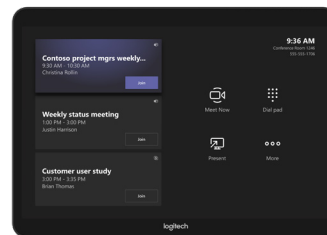

Find your perfect match

Tap works seamlessly with Logitech's lineup of PC-based video bars and modular systems for small, medium, and large rooms.