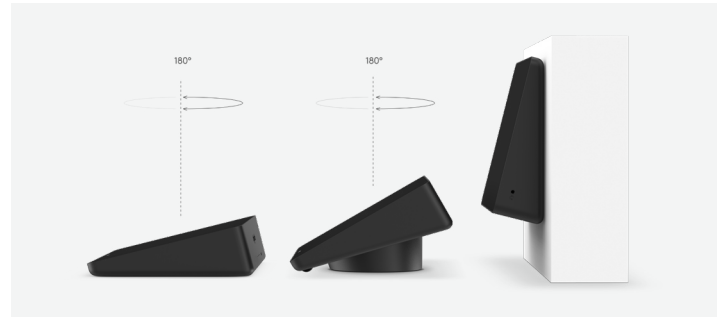

Boasting a spacious 10.1" touchscreen, low-profile enclosure, and multiple mounting accessories, Logitech Tap delivers a sleek appearance and convenient placement options that support a wide range of room sizes and layouts. And with its HDMI input¹, content sharing is instant and effortless. Wireless content sharing is also available depending on your chosen video conferencing service.

- 1 **One-touch join:** Easily start and join meetings with just one tap.
- 2 **10.1" touch display:** Spacious and responsive touch screen resists fingerprints and glare for high legibility and easy operation.
- 3 **Sleek, low profile:** Comfortable 14° angle allows for easy viewing, while providing an unobtrusive presence in the room.
- 4 **Always-on readiness:** Built-in motion sensor saves power when idle, and powers on when a person approaches.
- 5 **Headphone jack:** Extends the host computer's wired audio capabilities to the tabletop, ideal for private conversations and for the hearing-impaired.
- 6 **Dual cable exits:** A sturdy metal cover with removable bottom and rear exits keep cables tidy and secure.
- 7 **Clean cable management:** Built-in cable retention and strain relief system hides the cable entirely within its enclosure, and secures it to prevent unwanted disconnections.
- 8 **USB accessory port:** Connect an accessory such as a USB speakerphone.
- 9 **HDMI input for content sharing:** Provides instant wired content sharing when used with Google Meet, Microsoft Teams Rooms, and Zoom Rooms¹.
- 10 **Anti-theft protection:** Keep Tap securely in place by connecting a security cable to one of the two Kensington lock slots, one on the bottom and another at the back.

Multiple mounting options

Secure Tap flat to the table, raise the viewing angle, or mount it on the wall to conserve space, minimize cabling, and optimize the user experience.

Room solutions with Logitech Tap