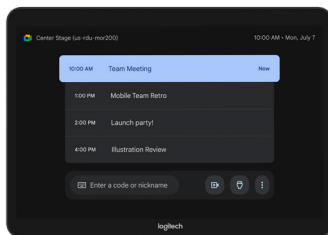

Find your perfect match

Tap works seamlessly with Logitech's lineup of PC-based video bars and modular systems for small, medium, and large rooms.