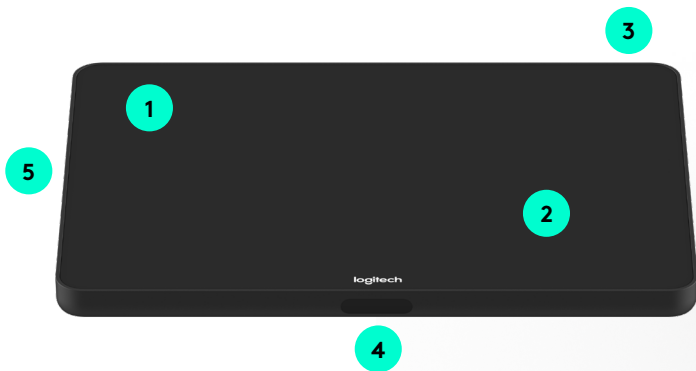

DATASHEET

Logitech Tap

Deliver one-touch join, calendar integration, instant content sharing, and a consistent experience across meeting rooms. With a sleek design, silent operation, and motion sensor for always-on readiness, Tap brings ease and convenience to video collaboration.

Boasting a spacious 10.1" touchscreen, low-profile enclosure, and multiple mounting accessories, Logitech Tap delivers a sleek appearance and convenient placement options that support a wide range of room sizes and layouts. And with its HDMI input¹, content sharing is instant and effortless. Wireless content sharing is also available depending on your chosen video conferencing service.

- 1 **One-touch join:** Easily start and join meetings with just one tap.
- 2 **10.1" touch display:** Spacious and responsive touch screen resists fingerprints and glare for high legibility and easy operation.
- 3 **Sleek, low profile:** Comfortable 14° angle allows for easy viewing, while providing an unobtrusive presence in the room.
- 4 **Always-on readiness:** Built-in motion sensor saves power when idle, and powers on when a person approaches.
- 5 **Headphone jack:** Extends the host computer's wired audio capabilities to the tabletop, ideal for private conversations and for the hearing-impaired.
- 6 **Dual cable exits:** A sturdy metal cover with removable bottom and rear exits keep cables tidy and secure.
- 7 **Clean cable management:** Built-in cable retention and strain relief system hides the cable entirely within its enclosure, and secures it to prevent unwanted disconnections.
- 8 **USB accessory port:** Connect an accessory such as a USB speakerphone.
- 9 **HDMI input for content sharing:** Provides instant wired content sharing when used with Google Meet, Microsoft Teams Rooms, and Zoom Rooms¹.
- 10 **Anti-theft protection:** Keep Tap securely in place by connecting a security cable to one of the two Kensington lock slots, one on the bottom and another at the back.