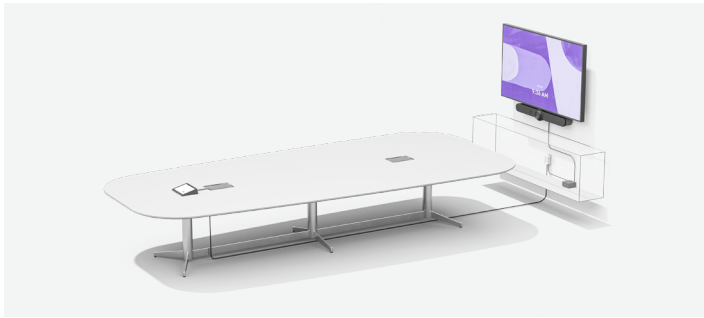

Enterprise ready

Clean installation

Flexible cabling lets you locate Tap near participants for convenient operation while installing the host computer in a cabinet, beneath a table, or behind a display.