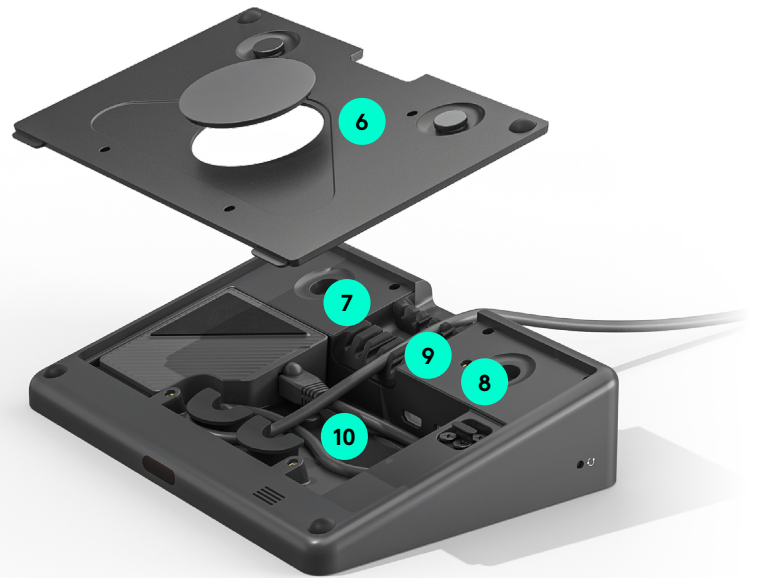

DATASHEET

Logitech Tap

Deliver one-touch join, calendar integration, instant content sharing, and a consistent experience across meeting rooms. With a sleek design, silent operation, and motion sensor for always-on readiness, Tap brings ease and convenience to video collaboration.

Boasting a spacious 10.1" touchscreen, low-profile enclosure, and multiple mounting accessories, Logitech Tap delivers a sleek appearance and convenient placement options that support a wide range of room sizes and layouts. And with its HDMI input¹, content sharing is instant and effortless. Wireless content sharing is also available depending on your chosen video conferencing service.

- 1 **One-touch join:** Easily start and join meetings with just one tap.
- 2 **10.1" touch display:** Spacious and responsive touch screen resists fingerprints and glare for high legibility and easy operation.
- 3 **Sleek, low profile:** Comfortable 14° angle allows for easy viewing, while providing an unobtrusive presence in the room.
- 4 **Always-on readiness:** Built-in motion sensor saves power when idle, and powers on when a person approaches.
- 5 **Headphone jack:** Extends the host computer's wired audio capabilities to the tabletop, ideal for private conversations and for the hearing-impaired.
- 6 **Dual cable exits:** A sturdy metal cover with removable bottom and rear exits keep cables tidy and secure.
- 7 **Clean cable management:** Built-in cable retention and strain relief system hides the cable entirely within its enclosure, and secures it to prevent unwanted disconnections.
- 8 **USB accessory port:** Connect an accessory such as a USB speakerphone.
- 9 **HDMI input for content sharing:** Provides instant wired content sharing when used with Google Meet, Microsoft Teams Rooms, and Zoom Rooms¹.
- 10 **Anti-theft protection:** Keep Tap securely in place by connecting a security cable to one of the two Kensington lock slots, one on the bottom and another at the back.